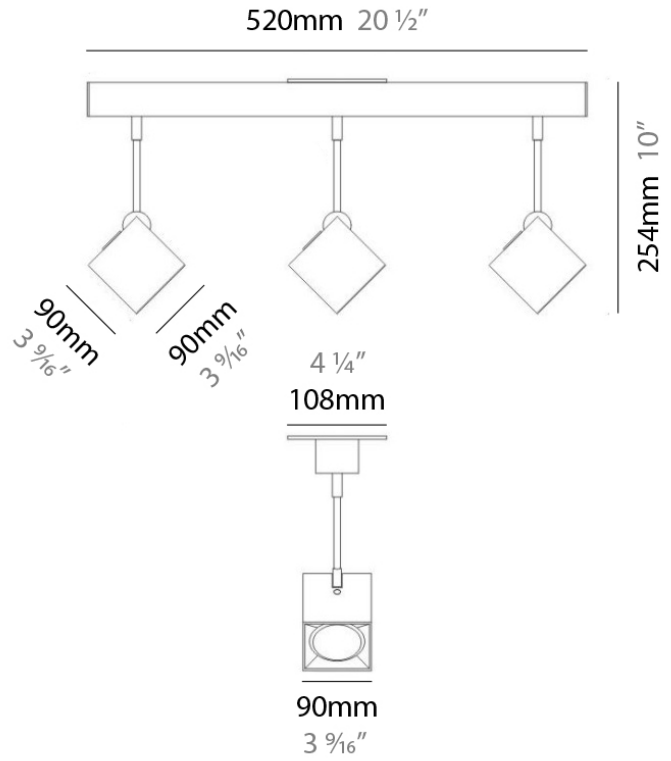

PROJECT	
TYPE	
NOTES	
QUANTITY	
DATE	

DAU SURFACE

D92017

GENERAL

Series: Dau
Brand: Milan
Division: Design
Mounting Type: Surface
Mounting Location: Ceiling
Subcategory: Pendant

PHYSICAL

Shape: Abstract
Length (mm): 520
Length (in): 20 1/2
Width (mm): 110
Width (in): 4 3/16
Height (mm): 254
Height (in): 10
Weight (kg): 1.4
Weight (lbs): 3
Fixture Material: Aluminum

ELECTRICAL

Number of Lamps: 3
Lamp Type: LED Retrofit
Lamp Shape: MR16
Bulb Included: Bulb Not Included
Total Output Wattage (W): 15
Max. Wattage Per Lamp (W): 5
Lamp Base: GU10
Input Voltage (V): 120

LED

Delivered Lumen Range: 500 - 999 lm

OPTICAL

RATINGS AND CERTIFICATIONS

Certified By: CSA Certified to UL and CSA Standards
IP rating: IP20