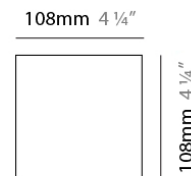

DAU SURFACE

D93197

GENERAL

Series: Dau _____
Brand: Milan _____
Division: Design _____
Mounting Type: Surface _____
Mounting Location: Wall _____
Subcategory: Up/Down Light _____

PHYSICAL

Shape: Rectangle _____
Length (mm): 80 _____
Length (in): 3 1/8 _____
Height (mm): 200 _____
Height (in): 7 7/8 _____
Extension (mm): 101 _____
Extension (in): 4 _____
Light Distribution: Direct / Indirect _____
Weight (kg): 4.5 _____
Weight (lbs): 10 _____
Fixture Finish: WHI _____
Fixture Material: Metal _____

ELECTRICAL

Lamp Type: LED _____
Total Output Wattage (W): 20 _____
Max. Wattage Per Lamp (W): 10 _____
Dimming: Electronic Low Voltage Dimming _____
Driver Type: 120V DIRECT LINE (operates without a driver) _____
Input Voltage (V): 120 _____

LED

Number of LEDs: 2 _____
Color Temperature (°K): 2700 _____
Nominal Lumen (lm): 2 x 1010 _____
CRI: >80 CRI _____

OPTICAL

Reflector°: 50 _____

RATINGS AND CERTIFICATIONS

Certified By: CSA Certified to UL and CSA Standards _____
IP rating: IP44 _____

J-Box cover plate
Included